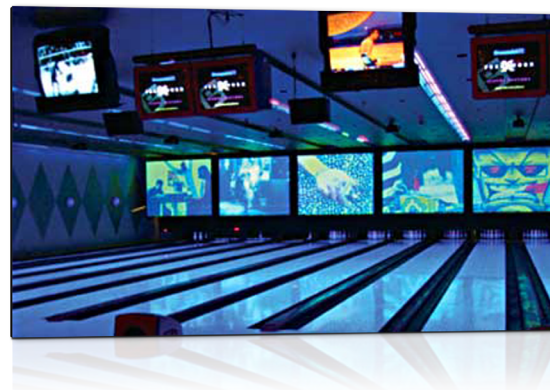

HoloLite® Rear-Projection Screens

MAXIMUM BRIGHTNESS FOR REAR PROJECTION

Overview

Constructed of rigid acrylic and designed with Embedded Optics Technology for unmatched brightness in uncontrolled indoor lighting conditions. Can be used for conventional in-wall rear projection, framed, or freely suspended by thin wires for eye-catching, open air floating displays. Because of its ability to present very sharp images, bright in high ambient light, it is a popular choice for trade show exhibits, digital signage applications, training rooms, gaming casinos, sport bars, schools, colleges, etc. Available in all sizes and shapes up to 78" x 139" or can be tiled to any size.

Common Applications for HoloLite® Screens

- Trade Shows
- Digital Signage
- Training Rooms
- Gaming Casinos
- Sports Bars
- Schools
- Colleges

Framing Options

- Frames available from 35" and up.
- Standard, powder-coated, painted, or anodized finishes.
- Frames can be made to hang, free-stand, or be customized to your specifications.
- Screen Solutions frames are made of lightweight, durable materials.
- Stainless steel frames are available for industrial use.
- Lightweight frames for table-top presentations* are available for 35" and 50" screens.

*See Mobile Presenter at www.ssidisplays.com

Accessories

Through-Glass Touch Screen • Multitouch Touch Screen • Hanging Hardware • Framing

Technical Specifications

Gain	7 ± 0.5
Half-Gain (Vertical & Horizontal)	40°
Viewing Angle	180°
Transmission	81% contrast - 100:1
Weight	.85 lbs/square foot
Maximum Single Screen Size	78" x 139" x 1/8"
Resolution	Limited Only by Content & Projector Source

- Screens can be cut to any video format or shape without loss of optical performance.
- Content: Compatible with all single lens projectors, warping/edge blending and/or interactive softwares.

Standard Screen Sizes

Screen Size (Diagonal)	4:3 Dimensions W x H (in.)	16:9 Dimensions W x H (in.)
40"	24 x 32	20 x 35
50"	30 x 40	25 x 44
60"	36 x 48	29 x 52
70"	42 x 56	34 x 61
80"	48 x 64	39 x 70
90"	54 x 72	44 x 78
100"	60 x 80	49 x 87
110"	66 x 88	54 x 96
120"	72 x 96	59 x 105
130"	78 x 104	64 x 113
140"	-	69 x 122
150"	-	74 x 131
160"	-	78 x 139

HoloDisplays

Projection Screens and Display Design

www.holodisplays.com

Distributed by:
Screen Solutions International
www.ssidisplays.com